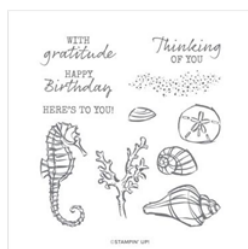

Supply List

Tina Shaw
9379026439

tinashaw2016@outlook.com
www.tinashaw.stampinup.net

[Seaside Notions Cling Stamp Set \(En\) - 149278](#)

Price: \$23.00

[Timeless Tropical Cling Stamp Set \(En\) - 151497](#)

Price: \$23.00

[Whale Done Photopolymer Stamp Set \(En\) - 152470](#)

Price: \$17.00

[Sea Of Textures Clear-Mount Stamp Set - 146488](#)

Price: \$20.00

[Painted Labels Dies - 151605](#)

Price: \$35.00

[Smooth Sailing Dies - 149576](#)