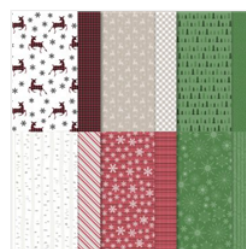

Supply List

Mary Deatherage
6783601359

stamps-n-lingers@comcast.net
www.stampsnlingers.com

[Holly Jolly Wishes
Cling Stamp Set
\(English\) - 156362](#)

Price: \$21.00

[Peaceful Deer
Bundle \(English\) -
156391](#)

Price: \$36.00

[Scalloped
Contours Dies -
155560](#)

Price: \$35.00

[Peaceful Prints 12"
X 12" \(30.5 X 30.5
Cm\) Specialty
Designer Series
Paper - 156628](#)

Price: \$0.00

[Basic Black 8-1/2"
X 11" Cardstock -
121045](#)