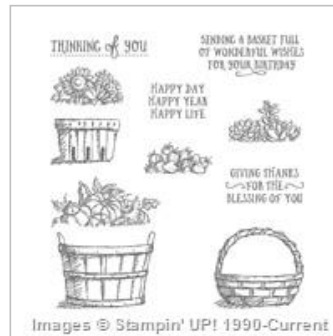

104430

\$4.00

Heat Tool (Us And  
Canada)

129053

\$30.00

Basket Of Wishes  
Photopolymer Stamp  
Set

142200

\$17.00