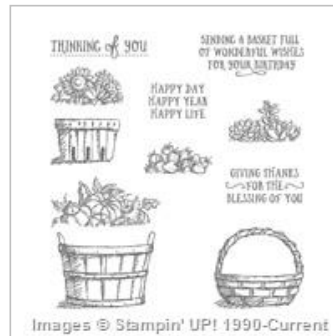

Basket Of Wishes
Photopolymer Stamp
Set

142200

$17.00