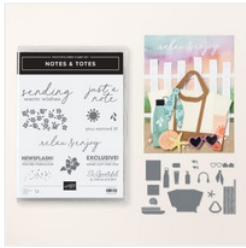

# Supply List

Patti Dolan

[patti@pspapercrafts.com](mailto:patti@pspapercrafts.com)

[www.pspapercrafts.com](http://www.pspapercrafts.com)

[Notes & Totes  
Bundle \(English\) -  
165241](#)

Price: \$52.00

[Strawberry Slush  
8-1/2" X 11"  
Cardstock -  
165625](#)

Price: \$14.00

[Summer Splash 8-  
1/2" X 11  
Cardstock -  
163797](#)

Price: \$14.00

[Soft Sea Foam 8-  
1/2" X 11"  
Cardstock -  
146988](#)

Price: \$14.00

[Basic White 8-1/2"  
X 11" Cardstock -  
166780](#)