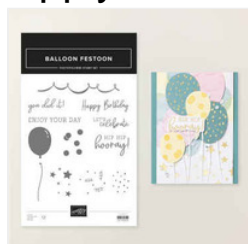

Waterside Retreat Double Vision Card

Supply List

Susie Wood

(641) 660-2537

ds52wood@gmail.com

www.susiewood.stampinup.net

[Balloon Festoon Photopolymer Stamp Set \(English\) - 167602](#)

Price: \$21.00