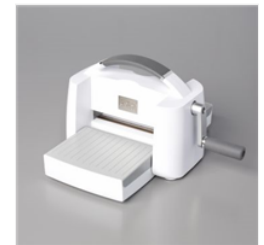

21.July.23 Sweet Strawberry Supply List

Judith Patterson
judithpatterson.tx@gmail.com
www.judithpatterson.net

Sweet Strawberry
Photopolymer
Stamp Set
(English) - 158231
Price: \$18.00

Pansy Petals 12" X
12" (30.5 X 30.5
Cm) Designer
Series Paper -
155807
Sale: \$9.20
Price: \$11.50

Real Red 8-1/2" X
11" Cardstock -
102482
Price: \$10.00

Basic White 8-1/2"
X 11" Cardstock -
159276
Price: \$10.50

Real Red Classic
Stampin' Pad -
147084
Price: \$9.00

Evening Evergreen
Classic Stampin'
Pad - 155576
Price: \$8.00

Strawberry Builder
Punch - 154239
Sale: \$10.80
Price: \$18.00

2021-2023 In
Color Jewels -
155571
Sale: \$2.80
Price: \$7.00

Tasteful Textile 3D
Embossing Folder
- 152718
Sale: \$5.40
Price: \$9.00

Stampin' Cut &
Emboss Machine -
149653
Price: \$128.00