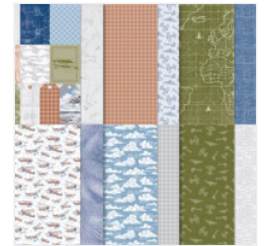

Price: \$21.00

[Happiest Day Photopolymer Stamp Set \(English\) - 163605](#)

Price: \$20.00

[Everyday Arches Dies - 164629](#)

Price: \$29.00

[Take To The Sky 12" X 12" \(30.5 X 30.5 Cm\) Designer Series Paper - 163436](#)

Price: \$12.50

[Industrial Trinkets - 163450](#)

Price: \$8.50

[Natural Tones Linen Thread - 164071](#)

Price: \$9.00

[Night Of Navy 8-1/2" X 11" Cardstock - 100867](#)

Price: \$14.00

[Copper Clay 8-1/2" X 11" Cardstock - 161721](#)

Price: \$11.50

[Mossy Meadow 8-1/2" X 11" Cardstock - 133676](#)

Price: \$14.00

[Smoky Slate 8-1/2" X 11" Cardstock - 131202](#)

Price: \$14.00

[Basic White 8-1/2" X 11" Cardstock - 166780](#)

Price: \$14.00