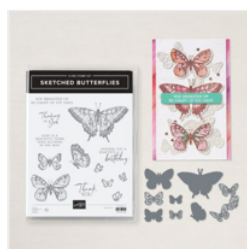

# Supply List

Donna Ross

1-281-851-9530

[dje-ross@swbell.net](mailto:dje-ross@swbell.net)

<https://www.stampedsohisticates.com/>

[Sketched Butterflies Cling Stamp Set \(English\) - 163490](#)

Price: \$26.00

[Sketched Butterflies Bundle \(English\) - 163492](#)

Price: \$49.50

[Crumb Cake Classic Stampin' Pad - 147116](#)

Price: \$11.00

[Crumb Cake 8-1/2" X 11" Cardstock - 120953](#)

Price: \$14.00

[Basic Beige 8-1/2" X 11" Cardstock - 164511](#)