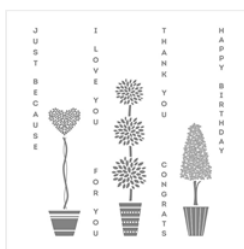

Supply List

Linda Fisher
336-260-2173

angelsofjoy@gmail.com

[Http://www.devotedstamper.com](http://www.devotedstamper.com)

[Country Home
Photopolymer
Stamp Set \(En\) -
147678](#)

Price: \$21.00

[Vertical Greetings
Clear-Mount
Stamp Set -
141876](#)

Price: \$19.00

[Vertical Greetings
Wood-Mount
Stamp Set -
141873](#)

Price: \$27.00

[Early Espresso 8-
1/2" X 11"
Cardstock -
119686](#)

Price: \$14.00

[Cajun Craze 8-1/2"
X 11" Cardstock -
119684](#)

Price: \$14.00