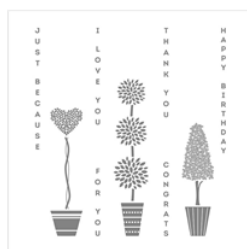

Supply List

Linda Fisher
336-260-2173

angelsofjoy@gmail.com

[Http://www.devotedstamper.com](http://www.devotedstamper.com)

[Country Home
Photopolymer
Stamp Set \(En\) -
147678](#)

Price: \$21.00

[Vertical Greetings
Clear-Mount
Stamp Set -
141876](#)

Price: \$19.00

[Vertical Greetings
Wood-Mount
Stamp Set -
141873](#)

Price: \$27.00

[Early Espresso 8-
1/2" X 11"
Cardstock -
119686](#)

Price: \$14.00

[Cajun Craze 8-1/2"
X 11" Cardstock -
119684](#)

Price: \$14.00