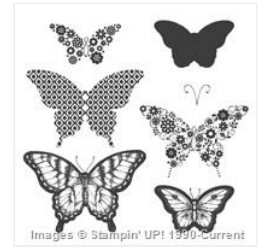

[Papillon Potpourri
Wood-Mount
Stamp Set -
132058](#)
Price: $33.00