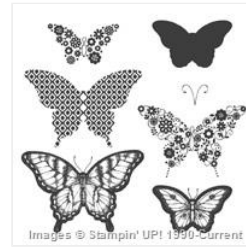

Supply List

Place Order
melodieviljoen@gmail.com

[Whisper White
Note Cards &
Envelopes -
131527](#)
Price: \$12.25

[Rose Wonder
Photopolymer
Bundle - 140804](#)
Price: \$85.75

[Rose Wonder
Stamp Set -
140697](#)
Price: \$47.00