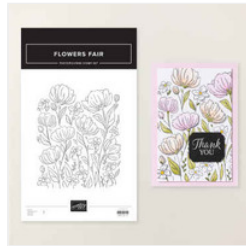

[Flowers Fair Photopolymer Stamp Set - 167217](#)

Price: $23.00