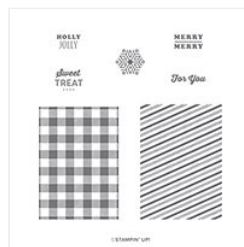

[Tiny Keepsakes Cling Stamp Set - 150460](#)

Price: $20.00