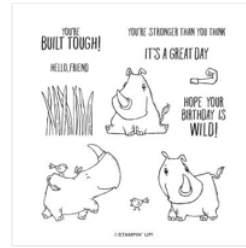

Supply List

Polly Libby

919-357-3781

libbyscraftstudio@gmail.com

<https://libbyscraftstudio.blogspot.com/>

[Petal Park Bundle
\(English\) - 160577](#)

Price: \$37.75

[Petal Park Builder
Punch - 160576](#)

Price: \$24.00

[Petal Park
Photopolymer
Stamp Set -
160571](#)

Price: \$23.00

[Rhino Ready Cling
Stamp Set
\(English\) - 160959](#)

Price: \$24.00

[Stylish Shapes
Dies - 159183](#)

Price: \$30.00

[Regency Park 6" X
6" \(15.2 X 15.2
Cm\) Designer
Series Paper -
160559](#)