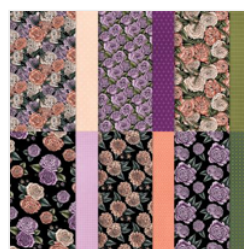

Supply List

Tammy Civello
(707) 365-6153
tammy@cardsbytlc.com
www.cardsbytlc.com

[Friends Are Like Seashells Photopolymer Stamp Set \(English\) - 158203](#)
Price: \$26.00

[Something Fancy Dies - 160424](#)
Price: \$28.00

[Double Oval Punch - 154242](#)
Price: \$22.00

[Favored Flowers 12" X 12" \(30.5 X 30.5 Cm\) Designer Series Paper - 160833](#)
Price: \$12.00

[Regency Park 6" X 6" \(15.2 X 15.2 Cm\) Designer Series Paper - 160559](#)
Price: \$12.00