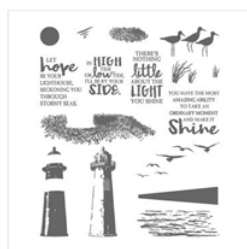

[High Tide
Photopolymer
Stamp Set -
143006](#)

Price: $45.00