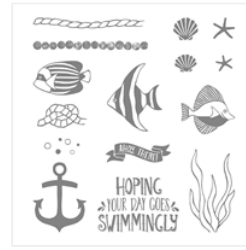

Price: \$0.00

[Seaside Shore
Wood-Mount
Stamp Set -
141622](#)

Price: \$29.00

[Seaside Shore
Clear-Mount
Stamp Set -
141625](#)

Price: \$21.00

[Stitched Shapes
Dies - 145372](#)

Price: \$30.00

[Layering Circles
Dies - 141705](#)