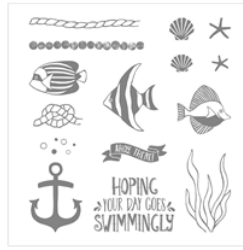

Price: \$0.00

[Seaside Shore
Wood-Mount
Stamp Set -
141622](#)

Price: \$29.00

[Seaside Shore
Clear-Mount
Stamp Set -
141625](#)

Price: \$21.00

[Stitched Shapes
Dies - 145372](#)

Price: \$30.00

[Layering Circles
Dies - 141705](#)