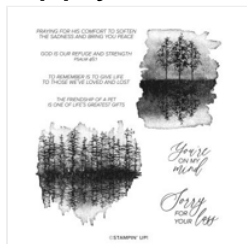

Two Silhouette Cards Using Quiet Reflections

Kathi Ondus

kaondus@simplykardsbykathi.com

<https://simplykardsbykathi.com>

Supply List

[Quiet Reflection Cling Stamp Set \(English\) - 162689](#)

Price: \$26.00

[Radiating Stitches Dies - 161595](#)

Price: \$30.00

[Lemon Lolly 8-1/2" X 11" Cardstock - 161720](#)

Price: \$14.00

[Pebbled Path 8-1/2" X 11" Cardstock - 161722](#)

Price: \$11.50

[Basic White 8-1/2" X 11" Cardstock - 159276](#)