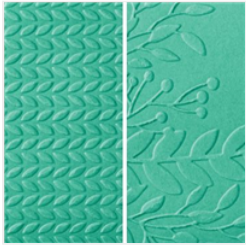

Supply List

Mary Anne Grimmer
704-617-2817 (text is best)
maryanne@mastampstudio.net
www.mastampstudio.net

Greenery
Embossing Folders
- 152716

Sale: $4.80

Price: $8.00