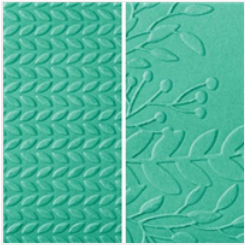

Price: \$7.50

Gold Hoops
Embellishments -
152474

Sale: \$3.00

Price: \$7.50

Forever Greenery
Trim Combo Pack
- 152475

Sale: \$3.60

Price: \$9.00

Mini Glue Dots -
103683

Price: \$5.25

Stampin'
Dimensionals -
104430

Price: \$4.25

Stampin' Seal -
152813

Price: \$8.00

Supply List

Mary Anne Grimmer
704-617-2817 (text is best)
maryanne@mastampstudio.net
www.mastampstudio.net

Greenery
Embossing Folders
- 152716