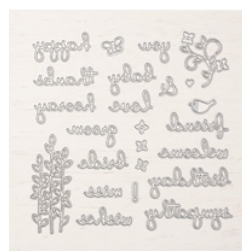

Price: \$0.00

Painted Seasons  
Bundle - 150349

Price: \$0.00

Early Espresso 8-  
1/2" X 11"  
Cardstock -  
119686

Price: \$15.75

Well Written Dies -  
148534

Price: \$54.00

Multipurpose  
Adhesive Sheets -  
144106

Price: \$13.50

Poppy Parade 8-  
1/2" X 11"  
Cardstock -  
119793

Price: \$15.75

Layered Leaves  
Dynamic Textured  
Impressions  
Embossing Folder  
- 143704

Price: \$12.25

Detailed Trio  
Punch - 146320