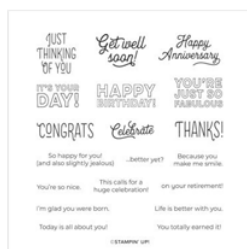

Supply List

Margaret Knight

678-910-2480

creativestampingwithMargaret@gmail.com

www.CreativeStampingwithMargaret.com

[Best Plaid Builder Dies - 152720](#)

Price: \$44.00

[Many Mates Cling Stamp Set \(En\) - 152633](#)