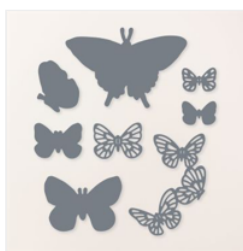

Supply List

Peggy Murwin

815-653-2216

peggymurwin@comcast.net

www.stampwithpeggy.com

[Sketched Butterflies Bundle \(English\) - 163492](#)

Price: \$49.50

[Sketched Butterflies Cling Stamp Set \(English\) - 163490](#)

Price: \$26.00

[Sketched Butterflies Dies - 163491](#)

Price: \$29.00

[Wildly Flowering 12" X 12" \(30.5 X 30.5 Cm\) Designer Series Paper - 163323](#)

Price: \$12.50

[Misty Moonlight 8-1/2" X 11" Cardstock - 153081](#)