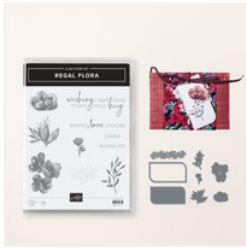

# Supply List

Patti Dolan

[patti@pspapercrafts.com](mailto:patti@pspapercrafts.com)

[www.pspapercrafts.com](http://www.pspapercrafts.com)

[Regal Flora Bundle  
\(English\) - 164034](#)

Price: \$46.75

[Pretty Peacock 8-  
1/2" X 11"  
Cardstock -  
150880](#)

Price: \$14.00

[Basic White 8-1/2"  
X 11" Cardstock -  
159276](#)

Price: \$13.00

[Gorgeous Grape  
Classic Stampin'  
Pad - 147099](#)

Price: \$11.00

[Pretty Peacock  
Classic Stampin'  
Pad - 150083](#)