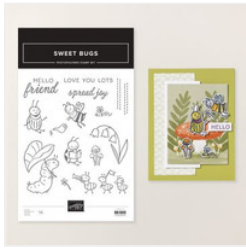

Cute As A Bug (or Sheep)

Supply List

Susie Wood
(641) 660-2537

ds52wood@gmail.com

www.susiewood.stampinup.net

[Sweet Bugs
Photopolymer
Stamp Set
\(English\) - 166995](#)

Price: \$20.00

[Woolly Friends
Bundle \(English\) -
166888](#)

Price: \$40.50

[Woolly Friends
Photopolymer
Stamp Set
\(English\) - 166881](#)

Price: \$19.00

[Woolly Friends
Builder Punch -
166887](#)

Price: \$26.00

[Cute As A Bug 12"
X 12" \(30.5 X 30.5
Cm\) Designer
Series Paper -
166994](#)