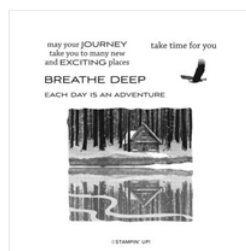

[Reflected In Nature Cling Stamp Set - 156437](#)

Price: $20.00