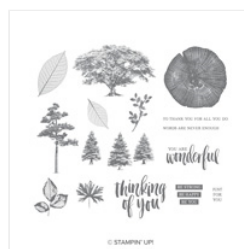

[Rooted In Nature Clear-Mount Bundle - 148353](#)

Price: \$72.75

[Rooted In Nature Clear-Mount Stamp Set - 146482](#)

Price: \$42.00

[Rooted In Nature Wood-Mount Bundle - 148352](#)

Price: \$84.50

[Rooted In Nature Wood-Mount Stamp Set - 146479](#)

Price: \$55.00

[Nature's Root Dies - 146341](#)

Price: \$39.00

[Nature's Poem Designer Series Paper - 146338](#)

Price: \$11.00

[Shaded Spruce Classic Stampin' Pad - 147088](#)

Price: \$11.00

[Shaded Spruce Classic Stampin' Ink Refill - 147165](#)