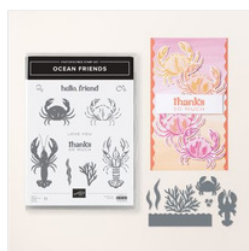

Supply List

Patti Dolan

patti@pspapercrafts.com

www.pspapercrafts.com

[Ocean Friends Bundle \(English\) - 164692](#)

Price: \$49.50

[Friends Of The Ocean 12" X 12" \(30.5 X 30.5 Cm\) Designer Series Paper - 164684](#)

Price: \$12.50

[Summer Splash 8-1/2" X 11" Cardstock - 163797](#)

Price: \$14.00

[Basic White 8-1/2" X 11" Cardstock - 159276](#)

Price: \$13.00

[Summer Splash Classic Stampin' Pad - 163809](#)

Price: \$9.00