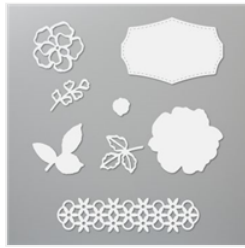

Polished Pink Rose Supply List

Candy Rattray
210-355-5729

candy@sweetstamper.com
<http://sweetstamper.com>

[To A Wild Rose
Photopolymer
Stamp Set \(En\) -
149452](#)

Price: \$26.00

[Wild Rose Dies -
149547](#)

Price: \$34.00

[Mossy Meadow
Classic Stampin'
Pad - 147111](#)

Price: \$11.00

[Basic White 8-1/2"
X 11" Thick
Cardstock -
159229](#)

Price: \$17.00

[Stampin' Cut &
Emboss Machine -
149653](#)

Price: \$140.00