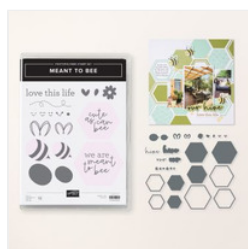

# Supply List

Peggy Murwin

815-653-2216

[peggy murwin@comcast.net](mailto:peggy murwin@comcast.net)

[www.stampwithpeggy.com](http://www.stampwithpeggy.com)

[Meant To Bee Bundle \(English\) - 167243](#)

Price: \$49.50

[Meant To Bee Photopolymer Stamp Set \(English\) - 166583](#)

Price: \$20.00

[Meant To Bee Dies - 166582](#)

Price: \$35.00

[Cute As Can Bee 12" X 12" \(30.5 X 30.5 Cm\) Designer Series Paper - 166621](#)