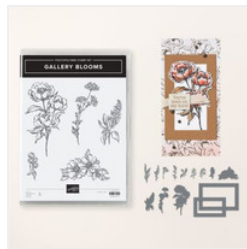

Price: \$16.50

[Pretty In Pink 8-  
1/2" X 11"  
Cardstock -  
163793](#)

Price: \$14.00

[Basic White 8-1/2"  
X 11" Cardstock -  
166780](#)

Price: \$14.00

[Blueberry Bushel  
Classic Stampin'  
Pad - 147138](#)

Price: \$11.00

[Blueberry Bushel  
Stampin' Blends  
Combo Pack -  
161679](#)

Price: \$12.00

[Iridescent Pearl  
Basic Jewels -  
158987](#)

Price: \$8.00

[Gallery Blooms  
Bundle - 165213](#)

Price: \$53.00