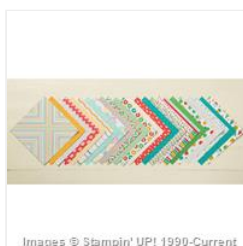

Price: \$7.00

[Endless Birthday  
Wishes  
Photopolymer  
Stamp Set -  
140273](#)

Price: \$16.00

[Cherry On Top  
Designer Series  
Paper Stack -  
138443](#)

Price: \$8.00

[Metallic Gold  
Baker's Twine -  
132975](#)