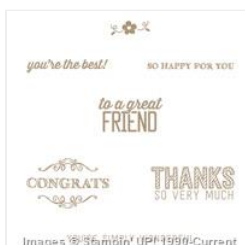

Price: \$9.25

Very Vanilla 8-1/2"
X 11" Cardstock -
101650

Price: \$10.25

Images © Stampin' UP! 1990-Current

Flower Pot
Designer Series
Paper - 133698

Price: \$10.95

Images © Stampin' UP! 1990-Current

Simply Wonderful
Clear Stamp Set -
139128