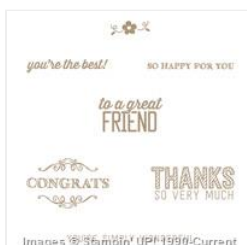

Images © Stampin' UP! 1990-Current

Simply Wonderful
Wood Stamp Set -
139125

Price: $0.00