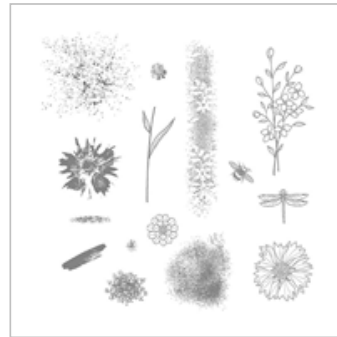

Daisy Delight
Photopolymer Bundle

145361
 \$31.50

Touches Of Texture
Clear-Mount Stamp

Set
 143251
 \$33.00

Daffodil Delight
Classic Stampin' Pad

126944
 \$6.50

Peekaboo Peach
Classic Stampin' Pad

141398
 \$6.50

Old Olive Classic
Stampin' Pad

126953
 \$6.50

Daffodil Delight 1/4"
Double-Stitched

Ribbon
 144116
 \$7.00

Layered Leaves
Dynamic Textured
Impressions
Embossing Folder

143704
 \$9.00

Petal Burst Textured
Impressions
Embossing Folder