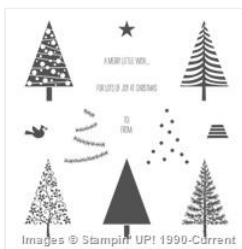

[Festival Of Trees
Photopolymer
Stamp Set -
135059](#)

Price: $16.00