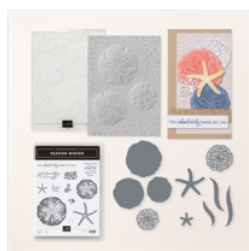

Seaside Wishes Pop Out Card

Supply List

Tammy Fite
505.440.4936

stampwithtammy@gmail.com
<http://tammyfite.stampinup.net>

[Seaside Wishes Bundle \(English\) - 163498](#)

Price: \$47.50

[Friends Of The Ocean 12" X 12" \(30.5 X 30.5 Cm\) Designer Series Paper - 164684](#)

Price: \$12.50

[Basic White 8-1/2" X 11" Thick Cardstock - 159229](#)

Price: \$17.00

[Basic White 8-1/2" X 11" Cardstock - 159276](#)

Price: \$13.00

[Melon Mambo 8-1/2" X 11" Cardstock - 115320](#)

Price: \$14.00

[Summer Splash 8-1/2" X 11" Cardstock - 163797](#)

Price: \$14.00

[Lemon Lime Twist 8-1/2" X 11" Cardstock - 144245](#)

Price: \$14.00

[Melon Mambo Classic Stampin' Pad - 147051](#)

Price: \$11.00

[Melon Mambo Classic Stampin' Ink Refill - 115662](#)