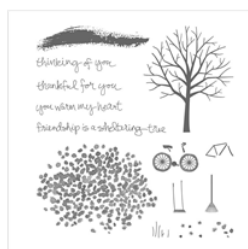

Supply List

Darlene Walker

(210) 464-6623

darlenesstampspot@gmail.com

www.darlenesstampspot.com

[Sheltering Tree
Photopolymer
Stamp Set -
137163](#)

Price: $25.00