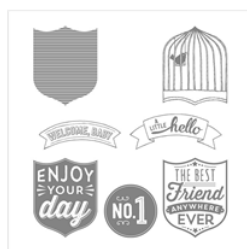

Supply List

Ann Clemmer
(530) 761-5090
ann@stamperdog.com
www.stamperdog.com

[Swirly Bird
Photopolymer
Stamp Set -
141749](#)

Price: \$25.00

[Badges & Banners
Wood-Mount
Stamp Set -
141605](#)

Price: \$27.00

[Badges & Banners
Clear-Mount
Stamp Set -
141610](#)

Price: \$19.00

[Big Shot - 143263](#)
Price: \$110.00

[Festive Textured
Impressions
Embossing Folder
- 141471](#)

Price: \$8.50

[1-3/8 \(3.5 Cm\)
Circle Punch -
119860](#)