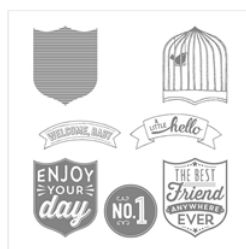

Supply List

Ann Clemmer
(530) 761-5090
ann@stamperdog.com
www.stamperdog.com

[Swirly Bird
Photopolymer
Stamp Set -
141749](#)

Price: \$25.00

[Badges & Banners
Wood-Mount
Stamp Set -
141605](#)

Price: \$27.00