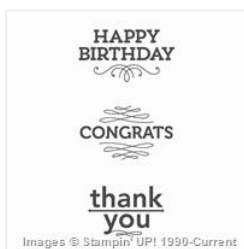

Supply List

Place Order

tonyandannasmith@gmail.com

[Mixed Bunch Clear Stamp Set - 125537](#)

Price: \$21.95

[Mixed Bunch Wood Stamp Set - 128442](#)

Price: \$27.95

[Hey You Clear Mount Stamp Set - 134519](#)