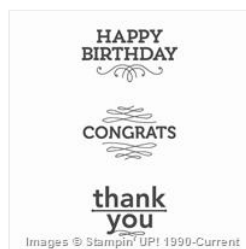

[Hey You Wood Mount Stamp Set - 134516](#)

Price: $13.95