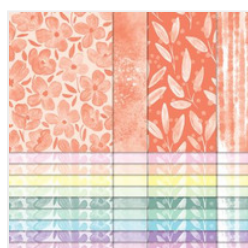

[Subtles 6" X 6"
(15.2 X 15.2 Cm)
Designer Series
Paper - 165306](#)

Price: $12.50