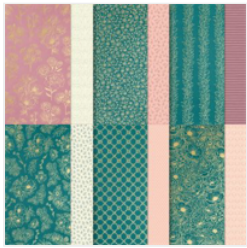

Supply List

Mary Blocher
360-509-7839

lennyandmary1@msn.com
www.maryblocher.stampinup.net

[Forever Love 12" X 12" \(30.5 X 30.5 Cm\) Specialty Designer Series Paper - 162573](#)

Price: \$16.50

[Bee Mine 12" X 12" \(30.5 X 30.5 Cm\) Designer Series Paper - 162546](#)

Price: \$12.50

[Vellum 8-1/2" X 11" Cardstock - 101856](#)

Price: \$10.00

[Vellum Basics 12" X 12" \(30.5 X 30.5 Cm\) Specialty Designer Series Paper - 160839](#)

Price: \$10.00

[Soft Shimmer 12" X 12" \(30.5 X 30.5 Cm\) Specialty Paper - 161750](#)