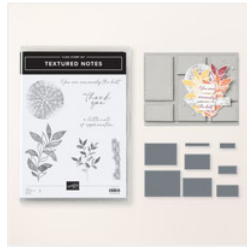

# Textured Notes/Country Woods Supply List

Rachel Brumley  
(479) 6443318

[rachel@stampwithrachel.com](mailto:rachel@stampwithrachel.com)  
<http://www.stampwithrachel.com>

[Textured Notes  
Cling Stamp Set  
\(English\) - 165548](#)

Price: \$23.00

[Textured Notes  
Bundle \(English\) -  
165556](#)

Price: \$48.50

[Basic Beige 8-1/2"  
X 11" Cardstock -  
164511](#)

Price: \$14.00

[Misty Moonlight 8-  
1/2" X 11"  
Cardstock -  
153081](#)