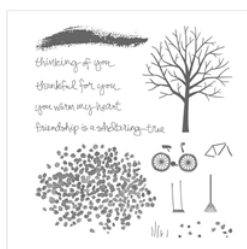

Supply List

Place Order
christinemriley@gmail.com

[Sheltering Tree
Photopolymer
Stamp Set -
137163](#)

Price: \$25.00

[Very Vanilla 8-1/2"
X 11" Cardstock -
101650](#)

Price: \$13.00

[Cherry Cobbler 8-
1/2" X 11"
Cardstock -
119685](#)