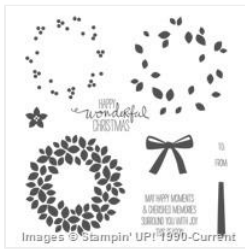

Supply List

Place Order
karenshallam@gmail.com

[Wondrous Wreath
Photopolymer
Stamp Set -
135047](#)
Price: \$26.00

[Home For
Christmas
Designer Series
Paper - 139592](#)
Price: \$11.00

[Crumb Cake 8-1/2"
X 11" Cardstock -
120953](#)
Price: \$14.00