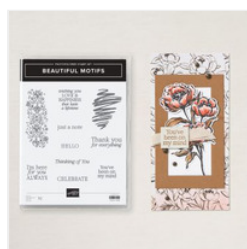

Supply List

Place Order
mo.rootes@polesapart.org

[Pop-Up Petals
Photopolymer
Stamp Set
\(English\) - 167041](#)

Price: £23.00

[Beautiful Motifs
Photopolymer
Stamp Set
\(English\) - 165198](#)

Price: £17.00

[Nesting Essentials
Dies - 161597](#)

Price: £32.00

[Basic White A4
Cardstock -
166781](#)

Price: £14.00

[Poppy Parade A4
Cardstock -
121694](#)

Price: £14.00

[Blackberry Bliss
A4 Cardstock -
133682](#)

Price: £14.00

[Lemon Lime Twist
Classic Stampin'
Pad - 147145](#)

Price: £10.25

[Blackberry Bliss
Classic Stampin'
Pad - 147092](#)

Price: £10.25

[Poppy Parade
Classic Stampin'
Pad - 147050](#)

Price: £10.25

[Paper Trimmer -
152392](#)