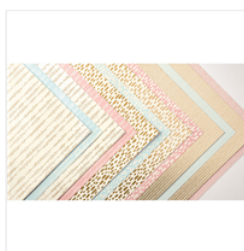

# Supply List

Place Order  
[shelleystamps@gmail.com](mailto:shelleystamps@gmail.com)

[Graceful Garden  
Clear-Mount  
Stamp Set -  
143849](#)

Price: \$19.00

[Very Vanilla 8-1/2"  
X 11" Thick  
Cardstock -  
144237](#)

Price: \$9.00

[Bundle Of Love  
Specialty Designer  
Series Paper -  
144143](#)

Price: \$13.00

[Vellum 8-1/2" X  
11" Cardstock -  
101856](#)

Price: \$10.00

[Rose Red Classic  
Stampin' Pad -  
126954](#)