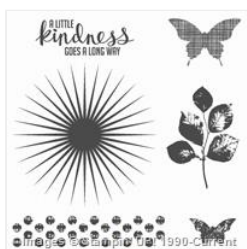

Price: \$15.00

[Kinda Eclectic Clear-Mount Stamp Set - 135350](#)

Price: \$20.00

[Sky Is The Limit Clear-Mount Stamp Set - 141349](#)

Price: \$0.00

[Basic Black 8-1/2" X 11" Cardstock - 121045](#)

Price: \$14.00