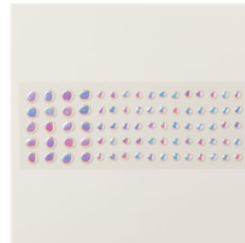

Price: \$14.00

[Crumb Cake 8-1/2" X 11" Cardstock - 120953](#)

Price: \$14.00

[Shimmery White 8-1/2" X 11" Cardstock - 101910](#)

Price: \$10.00

[Tuxedo Black Memento Ink Pad - 132708](#)

Price: \$8.00

[Flat Adhesive-Backed Pearls - 160449](#)