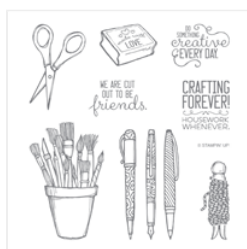

# Supply List

Susan Campfield  
 (651) 653-2208  
[susan@suestampfield.com](mailto:susan@suestampfield.com)  
[www.suestampfield.com](http://www.suestampfield.com)

[Crafting Forever  
 Clear-Mount  
 Stamp Set -  
 143958](#)