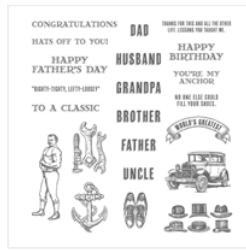

[Perfect Blend
Clear Stamp Set -
131392](#)

Price: \$13.95

[Guy Greetings
Photopolymer
Stamp Set -
137178](#)

Price: \$32.00

[Chocolate Chip
Classic Stampin'
Pad - 126979](#)

Price: \$8.50

[Soft Suede Classic
Stampin' Pad -
126978](#)