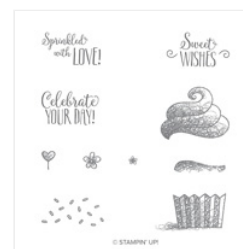

Price: \$33.00

[Lovely Flowers
Dies - 148526](#)

Price: \$32.00

[Stitched Be Mine
Dies - 148527](#)

Price: \$35.00

[Hello Cupcake
Photopolymer
Stamp Set -
149714](#)

Price: \$0.00

[Gingham Gala 6"
X 6" \(15.2 X 15.2
Cm\) Designer
Series Paper -
148554](#)

Price: \$11.00

[Gingham Gala
Adhesive-Backed
Sequins - 148561](#)

Price: \$7.50

[Coastal Cabana 8-
1/2" X 11"
Cardstock -
131297](#)

Price: \$14.00

[Lovely Lipstick 8-
1/2" X 11"
Cardstock -
146970](#)

Price: \$8.75