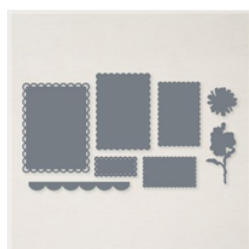

Supply List

Melanie Hockin

(419)704-1365

melsinkyfingers@gmail.com

<https://melsinkyfingers.com>

Trees For Sale
Photopolymer
Stamp Set
(English) - 159785

Price: \$22.00

Scalloped
Contours Dies -
155560